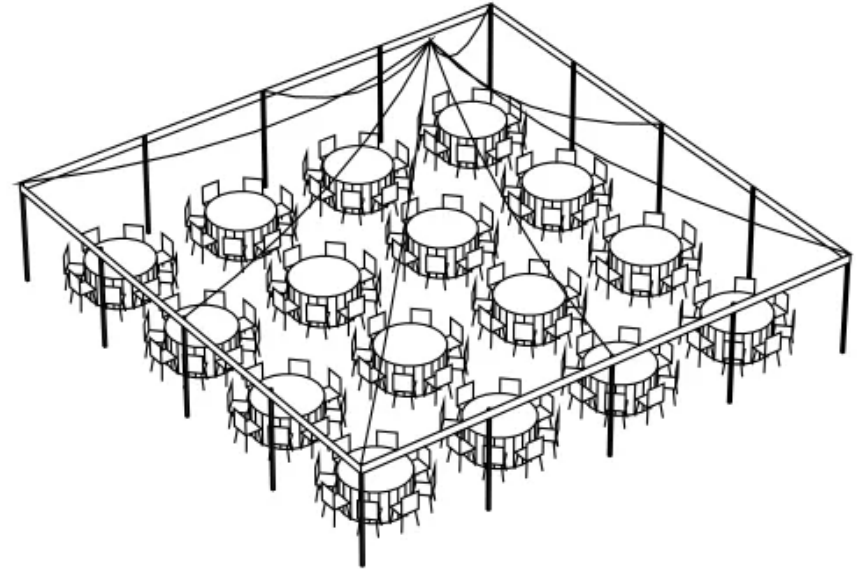

40X40 FRAME TENT

40' x 40' Frame Tent
Seating for 128