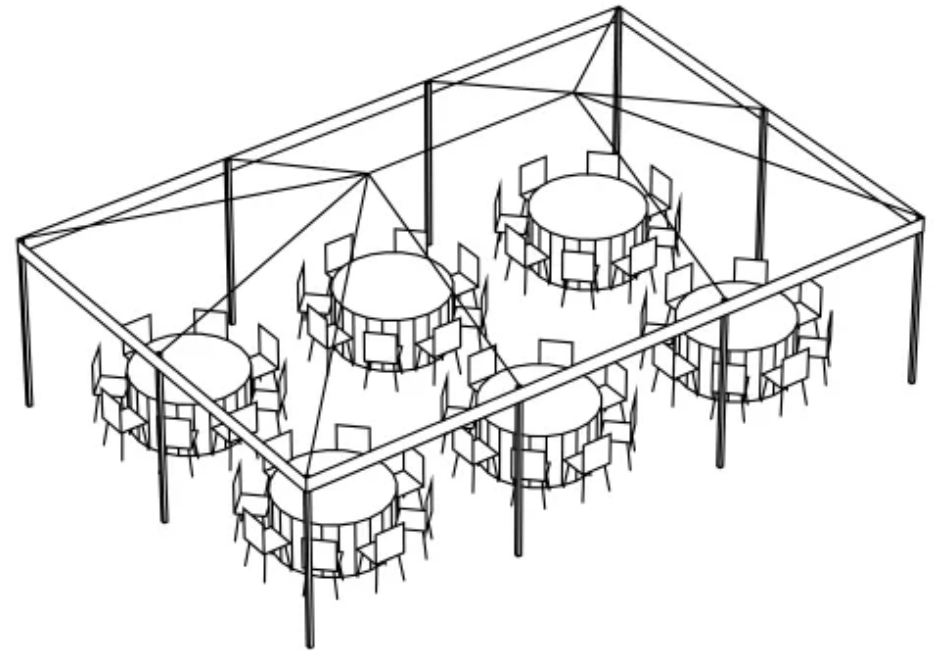

# 20X20 FRAME TENT

20' x 20' Frame Tent  
32 Guests Seated  
4 - 60" Round Tables

20' x 20' Frame Tent  
70 Guests Seated

20' x 20' Frame Tent  
32 Guests Seated  
4- 8' Banquet Tables

# 20X30 FRAME TENT

20' x 30' Frame Tent  
Seating for 48

# 20X40 FRAME TENT

20' x 40' Frame Tent  
Seating for 64

# 30X60 FRAME TENT

**30' x 60' Frame Tent  
Seating for 120-150**

**30' x 60' Frame Tent  
Seating for 104-130**