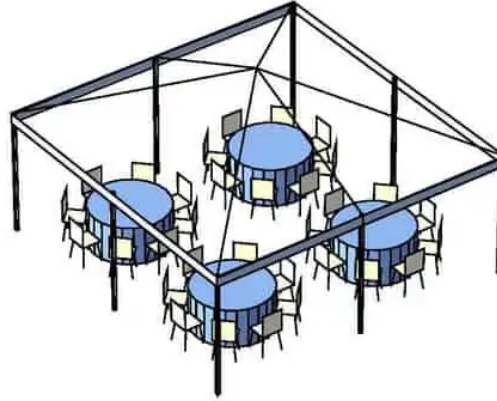

# 20X20 FRAME TENT

20' x 20' Frame Tent  
32 Guests Seated  
4 - 60" Round Tables

20' x 20' Frame Tent  
70 Guests Seated

20' x 20' Frame Tent  
32 Guests Seated  
4- 8' Banquet Tables

# 20X30 FRAME TENT

20' x 30' Frame Tent  
Seating for 48

# 20X40 FRAME TENT

20' x 40' Frame Tent  
Seating for 64

# 30X30 FRAME TENT

30' x 30' Frame Tent  
Seating for 72