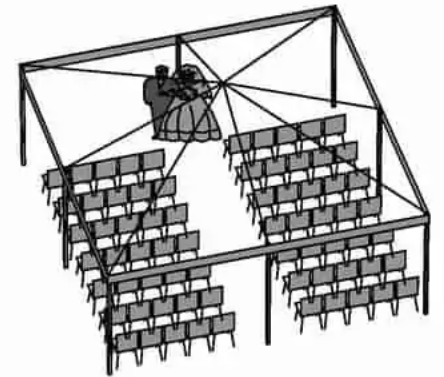

# 20X20 FRAME TENT

20' x 20' Frame Tent  
32 Guests Seated  
4 - 60" Round Tables

20' x 20' Frame Tent  
70 Guests Seated

20' x 20' Frame Tent  
32 Guests Seated  
4- 8' Banquet Tables

# 20X30 FRAME TENT

20' x 30' Frame Tent  
Seating for 48

# 20X40 FRAME TENT

20' x 40' Frame Tent  
Seating for 64

# 30X30 FRAME TENT

30' x 30' Frame Tent  
Seating for 72