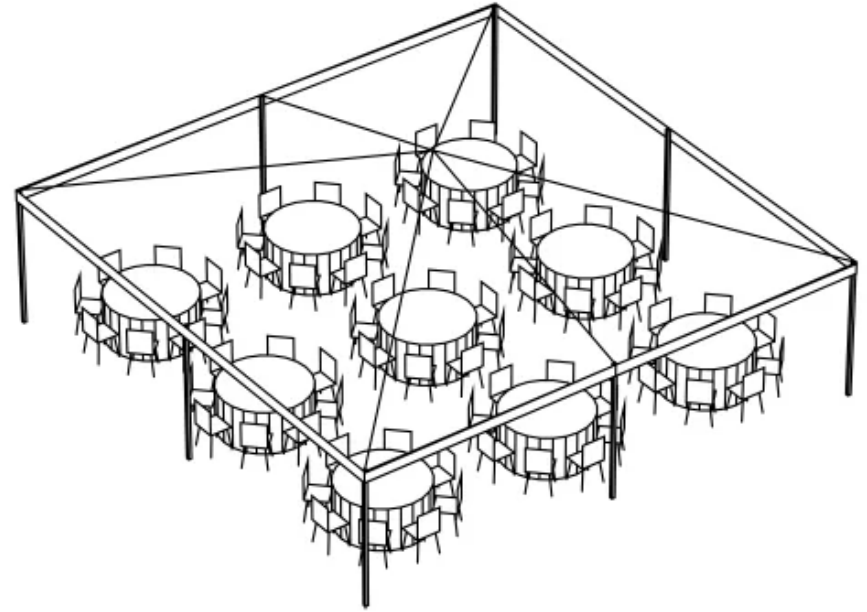

# 20X20 FRAME TENT

20' x 20' Frame Tent  
32 Guests Seated  
4 - 60" Round Tables

20' x 20' Frame Tent  
70 Guests Seated

20' x 20' Frame Tent  
32 Guests Seated  
4- 8' Banquet Tables

# 20X30 FRAME TENT

20' x 30' Frame Tent  
Seating for 48

# 20X40 FRAME TENT

20' x 40' Frame Tent  
Seating for 64

# 30X30 FRAME TENT

30' x 30' Frame Tent  
Seating for 72