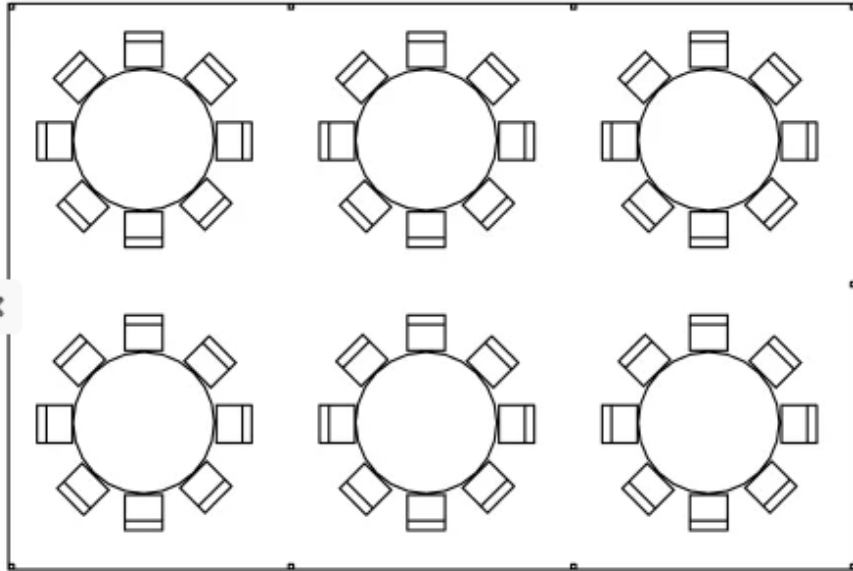

# 20X20 FRAME TENT

20' x 20' Frame Tent  
32 Guests Seated  
4 - 60" Round Tables

20' x 20' Frame Tent  
70 Guests Seated

20' x 20' Frame Tent  
32 Guests Seated  
4- 8' Banquet Tables

# 20X30 FRAME TENT

20' x 30' Frame Tent  
Seating for 48

# 20X40 FRAME TENT

20' x 40' Frame Tent  
Seating for 64

# 30X60 FRAME TENT

**30' x 60' Frame Tent  
Seating for 120-150**

**30' x 60' Frame Tent  
Seating for 104-130**