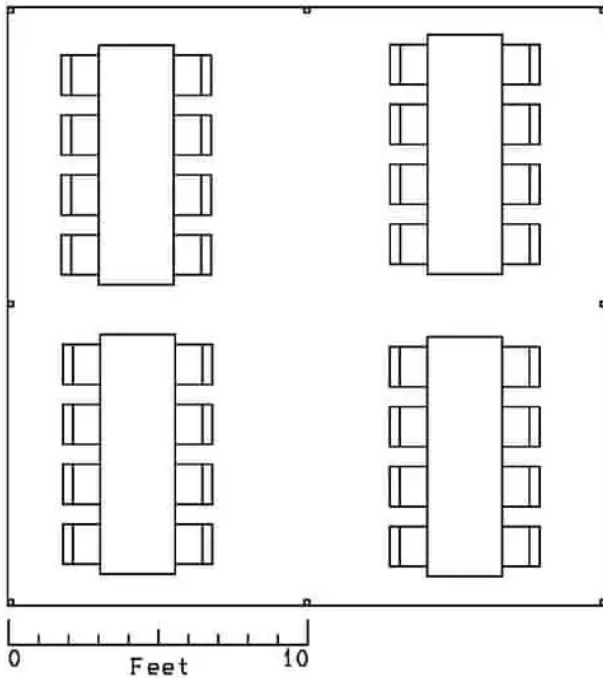

# 20X20 FRAME TENT

20' x 20' Frame Tent  
32 Guests Seated  
4 - 60" Round Tables

20' x 20' Frame Tent  
70 Guests Seated

20' x 20' Frame Tent  
32 Guests Seated  
4- 8' Banquet Tables

# 20X30 FRAME TENT

20' x 30' Frame Tent  
Seating for 48

# 20X40 FRAME TENT

20' x 40' Frame Tent  
Seating for 64

# 30X60 FRAME TENT

**30' x 60' Frame Tent  
Seating for 120-150**

**30' x 60' Frame Tent  
Seating for 104-130**