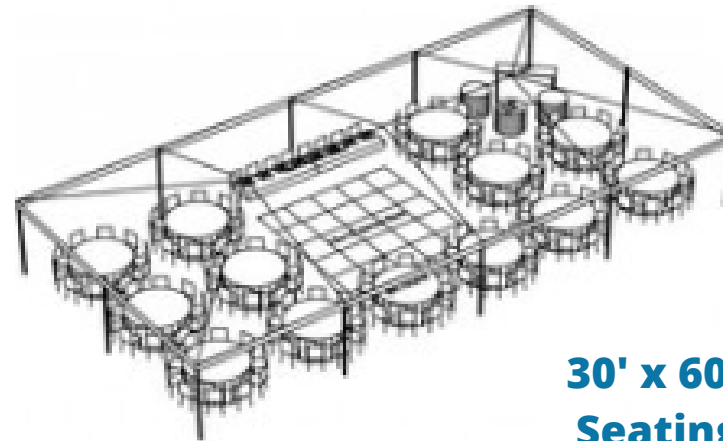

# 30X40 FRAME TENT

30' x 40' Frame Tent  
Seating for 96

# 30X60 FRAME TENT

**30' x 60' Frame Tent  
Seating for 120-150**

**30' x 60' Frame Tent  
Seating for 104-130**