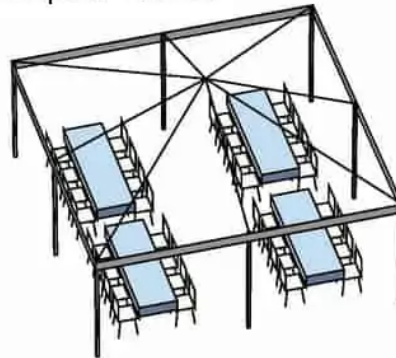

# 20X20 FRAME TENT

20' x 20' Frame Tent  
32 Guests Seated  
4 - 60" Round Tables

20' x 20' Frame Tent  
70 Guests Seated

20' x 20' Frame Tent  
32 Guests Seated  
4- 8' Banquet Tables

# 20X30 FRAME TENT

20' x 30' Frame Tent  
Seating for 48

# 20X40 FRAME TENT

20' x 40' Frame Tent  
Seating for 64