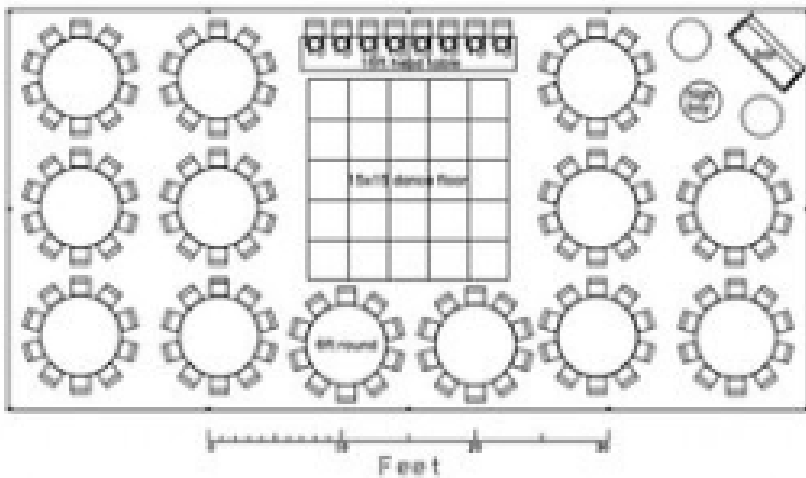

# 30X40 FRAME TENT

30' x 40' Frame Tent  
Seating for 96

# 30X60 FRAME TENT

**30' x 60' Frame Tent  
Seating for 120-150**

**30' x 60' Frame Tent  
Seating for 104-130**

# 40X60 FRAME TENT

40' x 60' Frame Tent  
Seating for 192