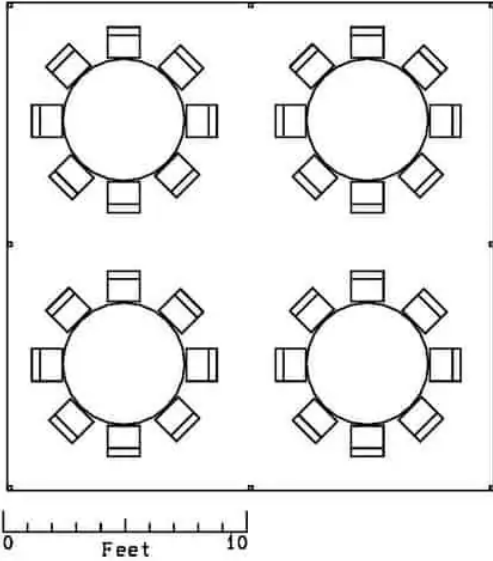

# 20X20 FRAME TENT

20' x 20' Frame Tent  
32 Guests Seated  
4 - 60" Round Tables

20' x 20' Frame Tent  
70 Guests Seated

20' x 20' Frame Tent  
32 Guests Seated  
4- 8' Banquet Tables

# 20X30 FRAME TENT

20' x 30' Frame Tent  
Seating for 48

# 20X40 FRAME TENT

20' x 40' Frame Tent  
Seating for 64

# 30X60 FRAME TENT

**30' x 60' Frame Tent  
Seating for 120-150**

**30' x 60' Frame Tent  
Seating for 104-130**