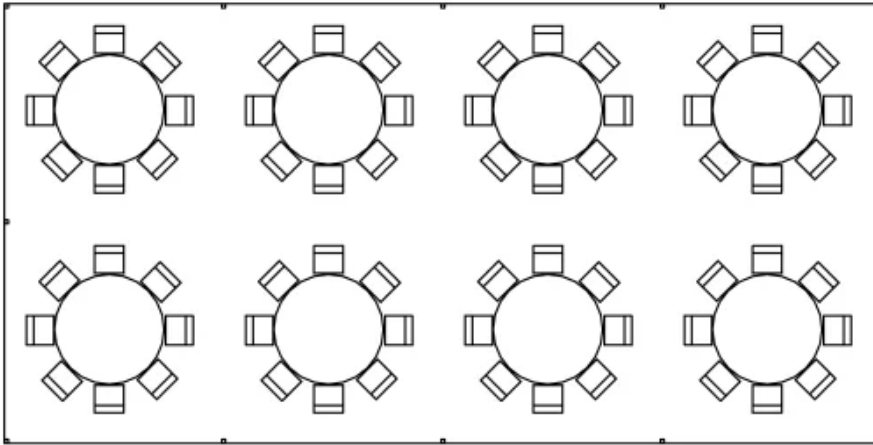

# 20X20 FRAME TENT

20' x 20' Frame Tent  
32 Guests Seated  
4 - 60" Round Tables

20' x 20' Frame Tent  
70 Guests Seated

20' x 20' Frame Tent  
32 Guests Seated  
4- 8' Banquet Tables

# 20X30 FRAME TENT

20' x 30' Frame Tent  
Seating for 48

# 20X40 FRAME TENT

20' x 40' Frame Tent  
Seating for 64

# 30X60 FRAME TENT

**30' x 60' Frame Tent  
Seating for 120-150**

**30' x 60' Frame Tent  
Seating for 104-130**