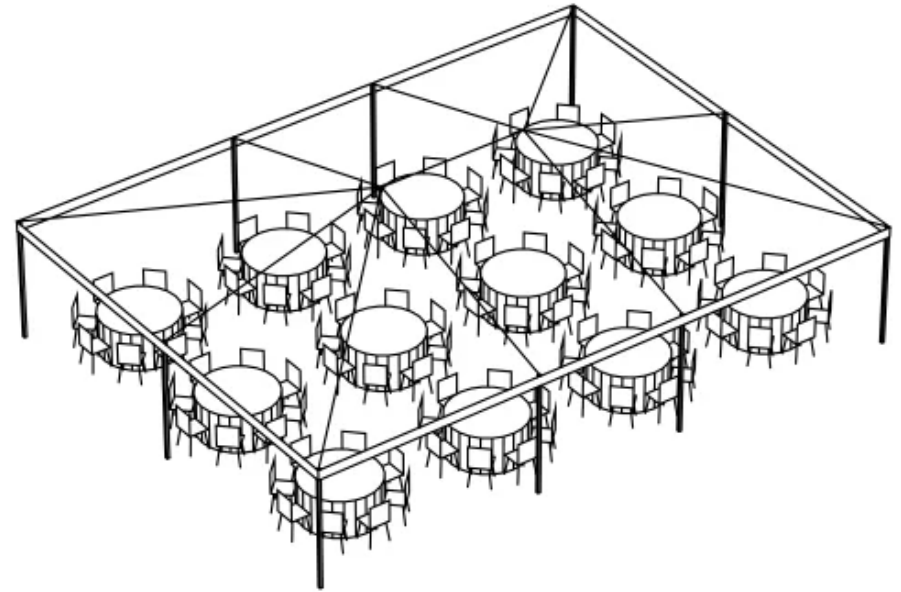

# 20X40 FRAME TENT

20' x 40' Frame Tent  
Seating for 64

# 30X30 FRAME TENT

30' x 30' Frame Tent  
Seating for 72

# 30X40 FRAME TENT

30' x 40' Frame Tent  
Seating for 96

# 30X60 FRAME TENT

**30' x 60' Frame Tent  
Seating for 120-150**

**30' x 60' Frame Tent  
Seating for 104-130**