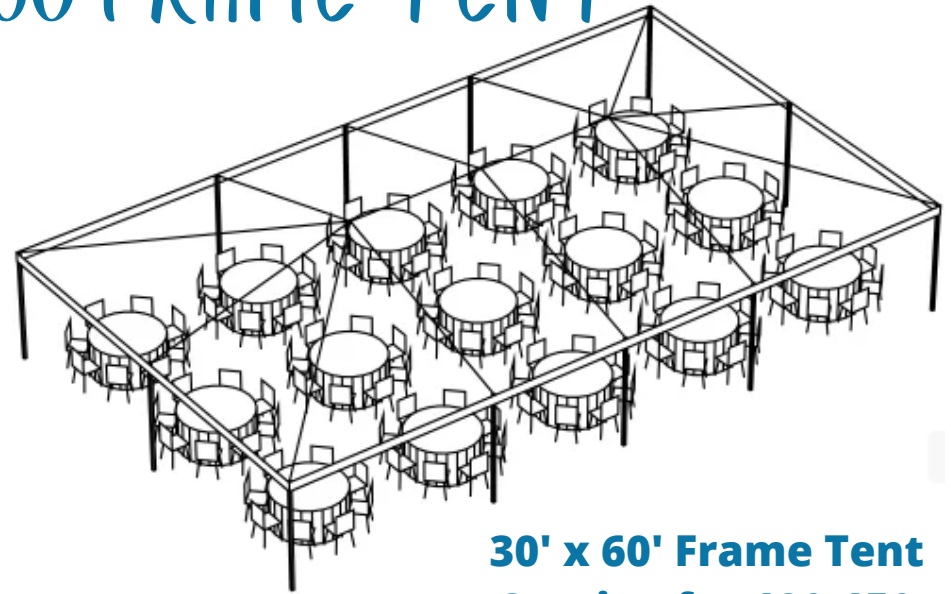

30X60 FRAME TENT

**30' x 60' Frame Tent
Seating for 120-150**