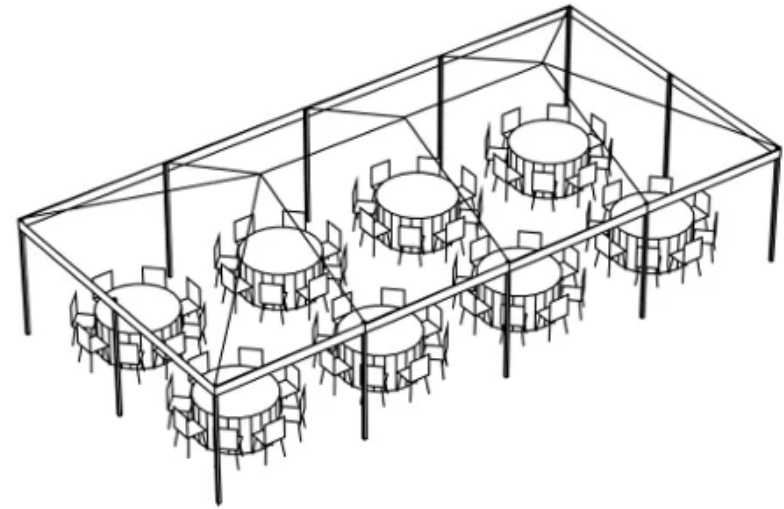

# 20X20 FRAME TENT

20' x 20' Frame Tent  
32 Guests Seated  
4 - 60" Round Tables

20' x 20' Frame Tent  
70 Guests Seated

20' x 20' Frame Tent  
32 Guests Seated  
4- 8' Banquet Tables

# 20X30 FRAME TENT

20' x 30' Frame Tent  
Seating for 48

# 20X40 FRAME TENT

20' x 40' Frame Tent  
Seating for 64

# 30X60 FRAME TENT

**30' x 60' Frame Tent  
Seating for 120-150**

**30' x 60' Frame Tent  
Seating for 104-130**