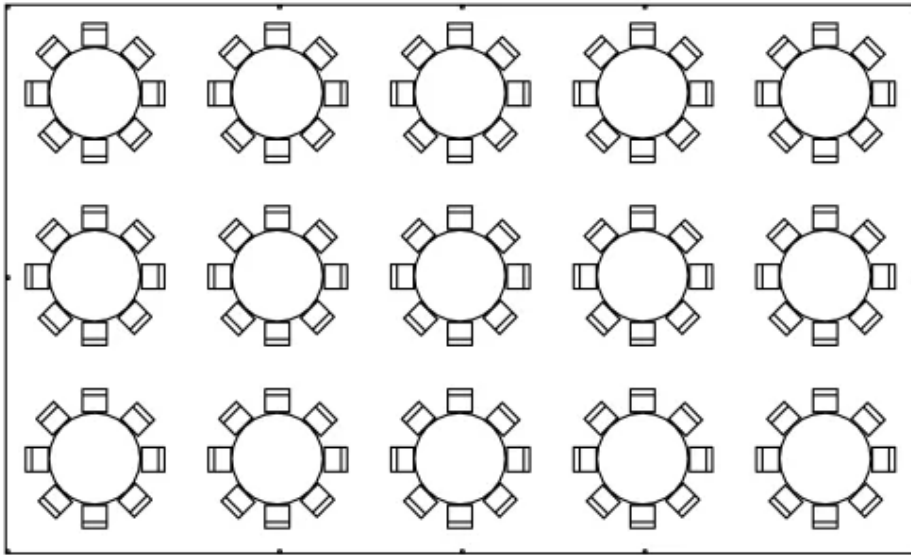

# 30X60 FRAME TENT

**30' x 60' Frame Tent  
Seating for 120-150**

**30' x 60' Frame Tent  
Seating for 104-130**