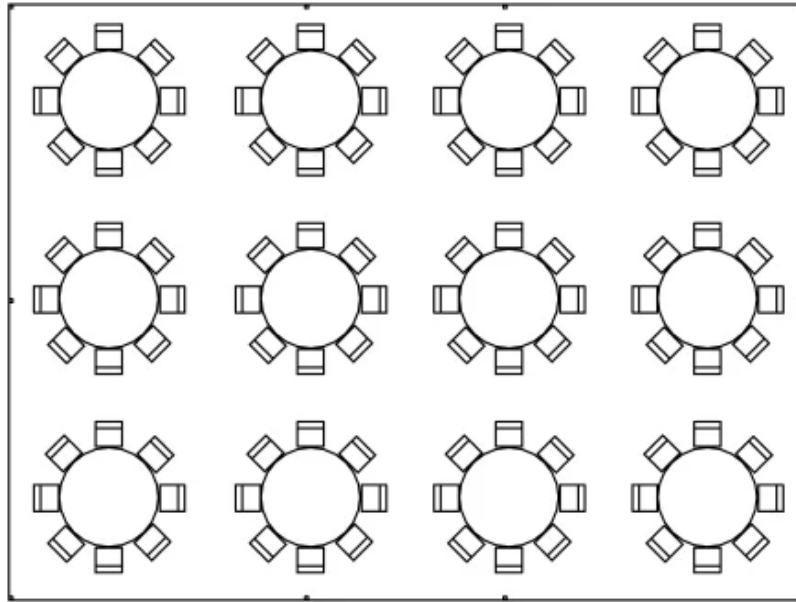

30X40 FRAME TENT

30' x 40' Frame Tent
Seating for 96