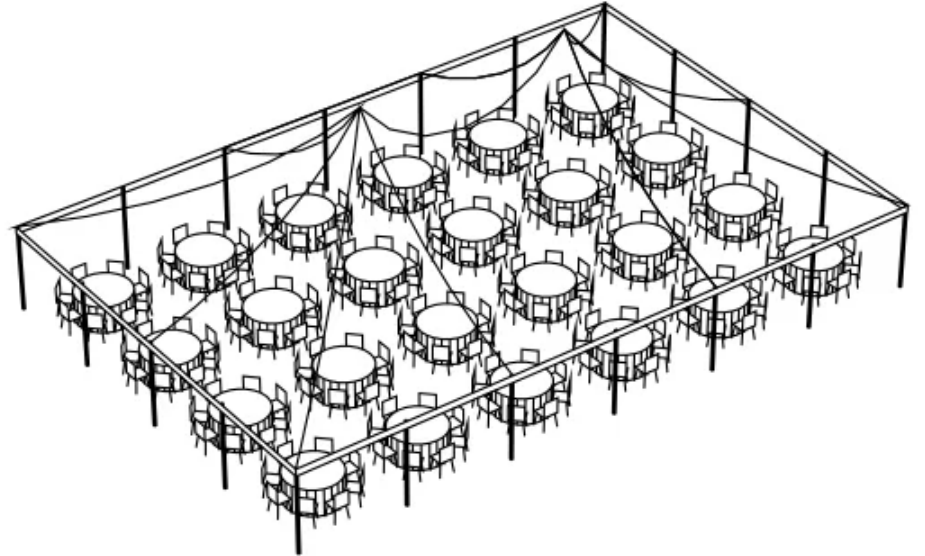

40X60 FRAME TENT

40' x 60' Frame Tent
Seating for 192