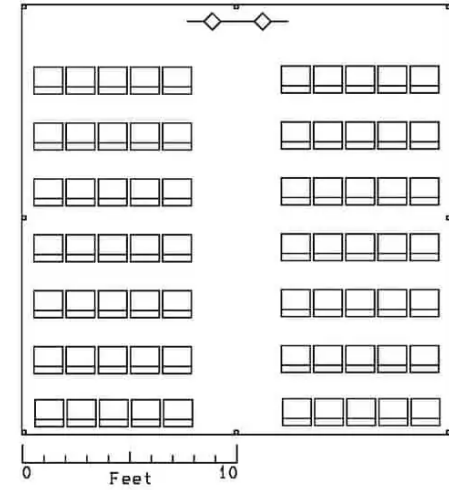

# 20X20 FRAME TENT

20' x 20' Frame Tent  
32 Guests Seated  
4 - 60" Round Tables

20' x 20' Frame Tent  
70 Guests Seated

20' x 20' Frame Tent  
32 Guests Seated  
4- 8' Banquet Tables

# 20X30 FRAME TENT

20' x 30' Frame Tent  
Seating for 48

# 20X40 FRAME TENT

20' x 40' Frame Tent  
Seating for 64

# 30X60 FRAME TENT

**30' x 60' Frame Tent  
Seating for 120-150**

**30' x 60' Frame Tent  
Seating for 104-130**